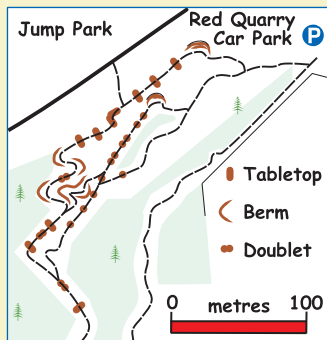

Abriachan

Forest Trust Mountain Bike Trails

Scale Approx 1:15,000

1/2 mile

0.5km

1cm = 150m

Contour Interval 33m

OS Map 26, grid reference NH 540 355

Kelpie MTB Trails

- Start from AFT Car Park (3)
 - Green - Easy - 3.0km
- Start from Red Quarry Car Park
 - Blue - Moderate - 7.0km
 - Red - Difficult - 4.0km

Access to the land shown on this map is covered by the principles set out in the Scottish Outdoor Access Code. For further information see www.outdooraccess-scotland.com or based on out of copyright OS material and original survey by Trailmaps using GPS.