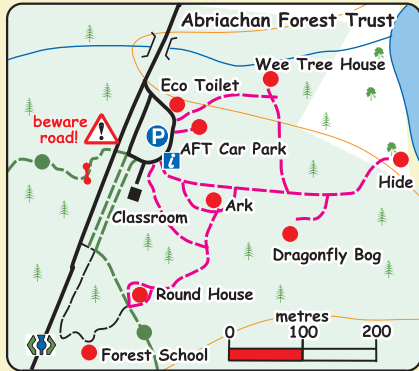

Abriachan

Forest Trust Mountain Bike Trails

Scale Approx 1:15,000

1/2 mile

0.5km

1cm = 150m

Contour Interval 33m

OS Map 26, grid reference NH 540 355

Kelpie MTB Trails

- Start from AFT Car Park (3)
 - Green - Easy - 3.0km
- Start from Red Quarry Car Park
 - Blue - Moderate - 7.0km
 - Red - Difficult - 4.0km

Access to the land shown on this map is covered by the principles set out in the Scottish Outdoor Access Code. For further information see www.outdooraccess-scotland.com or based on out of copyright OS material and original survey by Trailmaps using GPS.