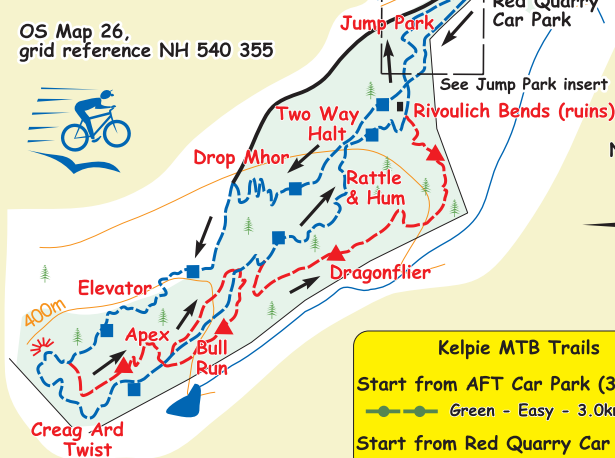

Abriachan

Forest Trust Mountain Bike Trails

Scale Approx 1:15,000

1/2 mile

0.5km

1cm = 150m

Contour Interval 33m

OS Map 26, grid reference NH 540 355

Kelpie MTB Trails

- Start from AFT Car Park (3)
 - Green - Easy - 3.0km
- Start from Red Quarry Car Park
 - Blue - Moderate - 7.0km
 - Red - Difficult - 4.0km

Access to the land shown on this map is covered by the principles set out in the Scottish Outdoor Access Code. For further information see www.outdooraccess-scotland.com or based on out of copyright OS material and original survey by Trailmaps using GPS.